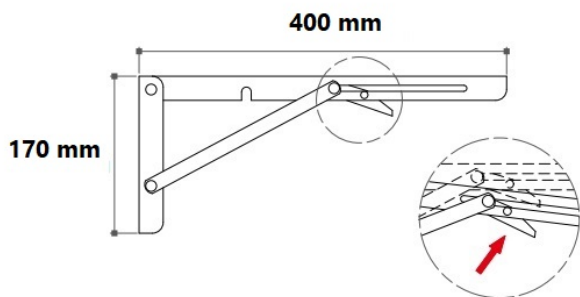

PRODUCT SHEET

Description:

Folding Bracket, Steel, White, 400mm, Self Locking, Max Load: 60 KG pr. Pair, RAL 9016

Item number:

15.11.531-0

Units	Box	Carton	HS Code	Barcode
Pair	1	16	8302420090	 5704866507936